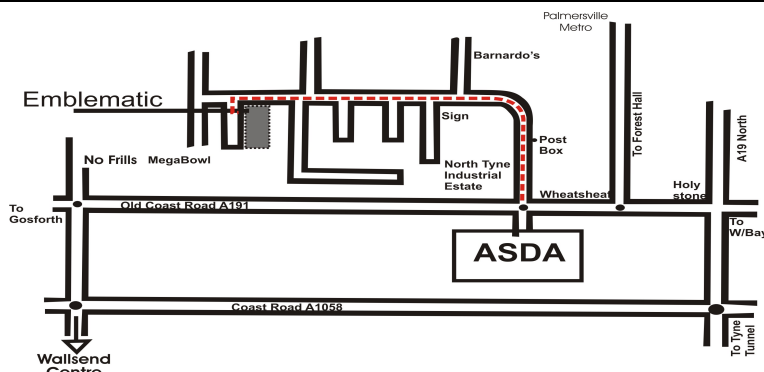

ST COLUMBA'S RC PRIMARY SCHOOL

ORDER FORM

EMBLEMATIC

QUALITY EMBROIDERY & PRINTING

Unit 26, North Tyne Ind. Est, Longbenton, Tyne & Wear, NE12 9SZ

Tel: 0191 2701449 Fax: 0191 2669748

Company No. 6055138

Why Not Order On-Line, and get it delivered from www.emblematic.co.uk

Garment	Size	Price	QTY	Total
Sweatshirts - Burgundy	1/2, 3/4, 5/6, 7/8, 9/10, 11/12, 13	£ 8.00		
Round Neck - BM	Small (Adults), Medium (Adults)	£ 9.00		
SweatCardigan - Burgundy	3/4, 5/6, 7/8, 9/10, 11/12, Age 13	£ 9.00		
Cardigan- BM	Small (Adults), Medium (Adults)	£ 10.00		
Polo Shirts - Sky Blue	3/4, 5/6, 7/8, 9/10, 11/12	£ 7.00		
BM	X-Small (Adults), Small (Adults)	£ 8.00		
T-Shirts - White	3/4, 5/6, 7/8, 9/10, 11/12, Age 13	£ 4.00		
BM	Small (Adults), Medium (Adults)	£ 4.50		
Reversible Heavyweight Jacket R160	3/4, 5/6, 7/8, 9/10, 11/12, Age 13	£ 18.00		
Small (Adults), Medium (Adults)		£ 22.00		
Summer Cap		£ 3.50		
PE Bag - Burgundy		£ 3.50		
Woolly Hat Burgundy		£ 3.50		

£

Office Use.

Name:

Phone No.

Address:

Customer Signature & Date